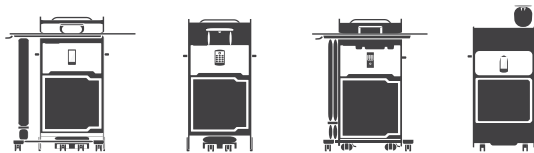

SYSTEMZ

bespoke modular solution

Modulex
Workstation

BedHead
Panel

Bedside
Cabinet

M.A.G.S

Modular
Shelving

Ward
Trolley